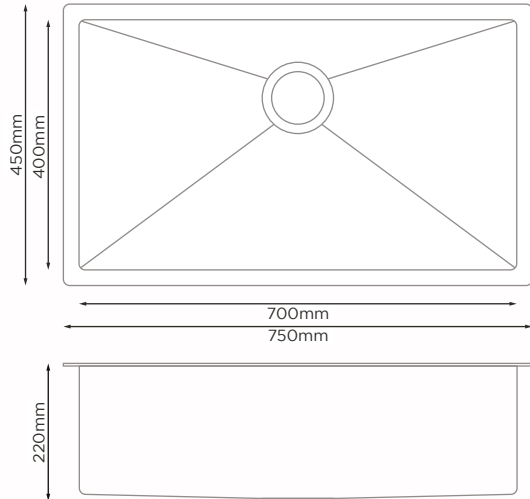

## PRODUCT DETAILS

Sink Type	Handmade Nano Sink
Bowl Type	Single Bowl
Material	Stainless Steel
Overall Size	Length : 700mm Width : 450mm Bowl Depth : 220mm
Cut Size	Length : 660mm Width : 410mm
Sink Thickness	3.0mm + 1.0mm
Colour Choice(s)	Grey / Matt Grey / Black
Price	<b>RM 1369.00</b>

## PRODUCT DETAILS

Sink Type	Handmade Nano Sink
Bowl Type	Single Bowl
Material	Stainless Steel
Overall Size	Length : 750mm
	Width : 450mm
	Bowl Depth : 220mm
Cut Size	Length : 710mm
	Width : 410mm
Sink Thickness	3.0mm + 1.0mm
Colour Choice(s)	Grey / Matt Grey / Gold / Rose Gold / Black / Matt Black