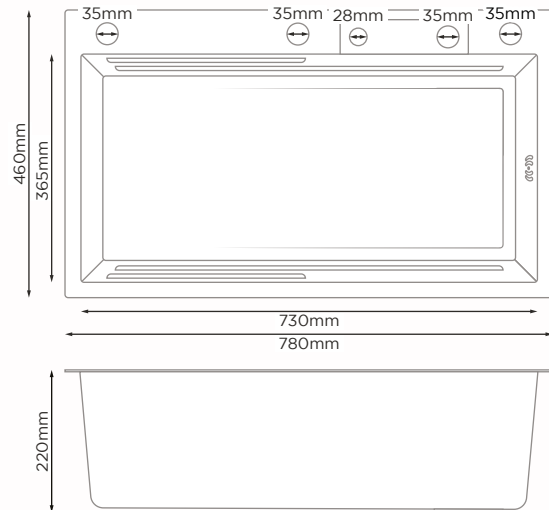

CH 781461S-BLACK

PRODUCT DETAILS

Sink Type	Honeycomb Nano Sink
Bowl Type	Single Bowl
Material	SUS304 Stainless Steel
Overall Size	Length : 780mm Width : 460mm Bowl Depth : 220mm
Cut Size	Length : 740mm Width : 430mm
Sink Thickness	3.0mm + 1.0mm
Colour Choice(s)	Black
Price	RM 3690.00

PACKAGE INCLUDED

CH 8046S-BLACK

PRODUCT DETAILS

Sink Type	Honeycomb Nano Sink
Bowl Type	Single Bowl
Material	SUS304 Stainless Steel
Overall Size	Length : 800mm Width : 460mm Bowl Depth : 220mm
Cut Size	Length : 760mm Width : 430mm
Sink Thickness	3.0mm + 1.0mm
Colour Choice(s)	Black
Price	RM 4664.00

PACKAGE INCLUDED