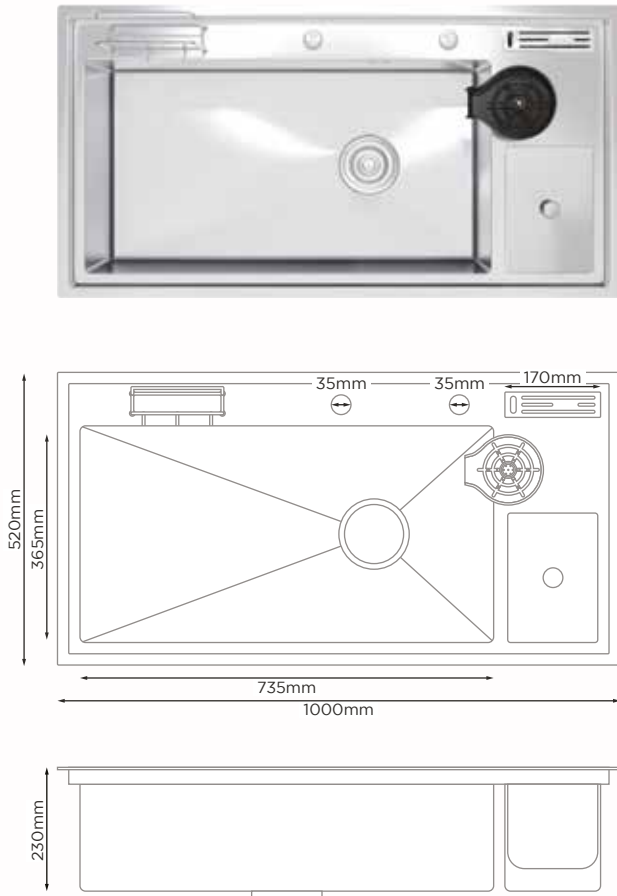

CH 100520-30S

PRODUCT DETAILS

Sink Type	Handmade Sink
Bowl Type	Single Bowl
Material	SUS304 Stainless Steel
Overall Size	Length : 1000mm
	Width : 520mm
	Bowl Depth : 230mm
Cut Size	Length : 960mm
	Width : 480mm
Sink Thickness	3.0mm + 1.2mm
Colour Choice(s)	Grey
Price	RM 3940.00

PACKAGE INCLUDED