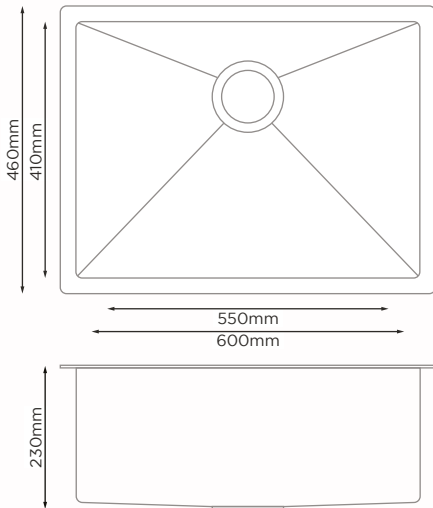

CH 6046-30S

PRODUCT DETAILS

Sink Type	Handmade Kitchen Sink
Bowl Type	Single Bowl
Sink Material	SUS304 Stainless Steel
Overall Size	Length : 600mm Width : 460mm Bowl Depth : 230mm
Cut Size	Length : 560mm Width : 420mm
Sink Thickness	3.0mm + 1.2mm
Colour Choice(s)	Grey
Price	RM 2144.00