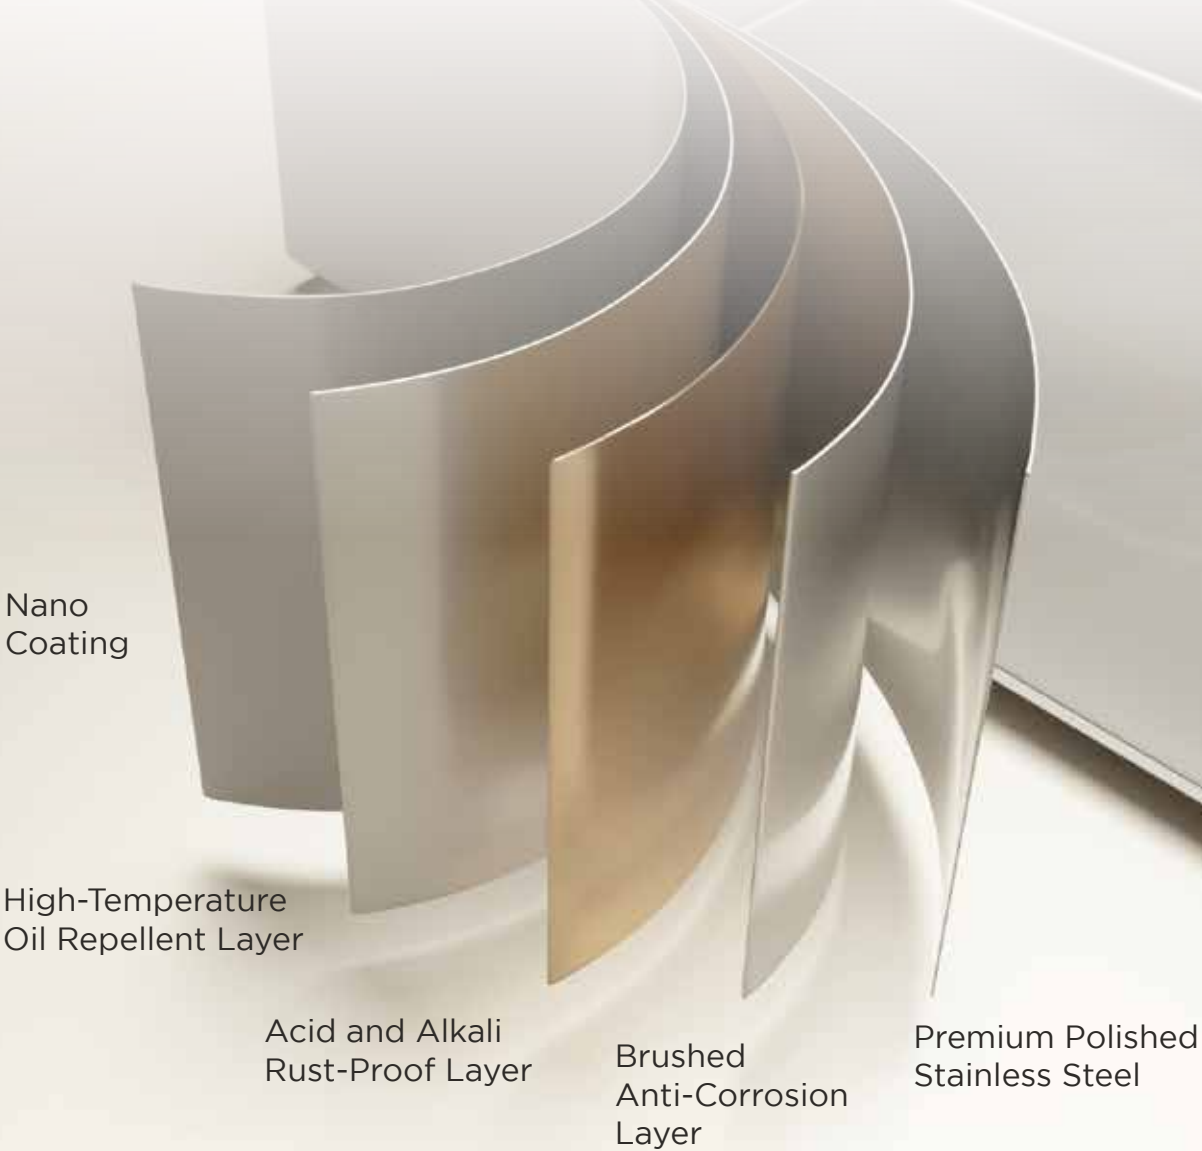

# NANO SINK

Experience durability, easy cleaning, and stain resistance featuring advanced nano-coating technology.

# BACTERIAL-FREE NANO COATING

Experience Nano Sink with 5 layers of precision casting. It is corrosion resistance, rust resistance, durable, stain resistance and antibacterial properties for enhanced hygiene. Superior to ordinary sinks.