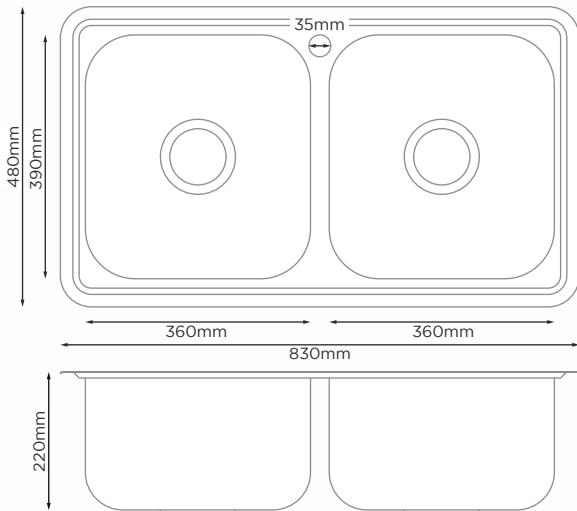

## PRODUCT DETAILS

Sink Type	Machine Press Sink
Bowl Type	Double Bowl
Material	SUS304 Stainless Steel
Overall Size	Length : 820mm
	Width : 480mm
	Bowl Depth : 230mm
Cut Size	Length : 770mm
	Width : 430mm
Sink Thickness	1.2mm
Colour Choice(s)	Grey
Price	<b>RM 1408.00</b>

### PRODUCT DETAILS

Sink Type	Machine Press Sink
Bowl Type	Single Bowl
Material	SUS304 Stainless Steel
Overall Size	Length : 620mm
	Width : 450mm
	Bowl Depth : 200mm
Cut Size	Length : 570mm
	Width : 400mm
Sink Thickness	1.0mm
Colour Choice(s)	Grey
Price	<b>RM 912.00</b>

### PRODUCT DETAILS

Sink Type	Machine Press Sink
Bowl Type	Double Bowl
Material	SUS304 Stainless Steel
Overall Size	Length : 820mm
	Width : 450mm
	Bowl Depth : 220mm
Cut Size	Length : 770mm
	Width : 400mm
Sink Thickness	1.0mm
Colour Choice(s)	Grey
Price	<b>RM 1599.00</b>

## PRODUCT DETAILS

Sink Type	Machine Press Sink
Bowl Type	Double Bowl
Material	SUS304 Stainless Steel
Overall Size	Length : 830mm
	Width : 480mm
	Bowl Depth : 220mm
Cut Size	Length : 780mm
	Width : 430mm
Sink Thickness	1.0mm
Colour Choice(s)	Grey
Price	<b>RM 1511.00</b>