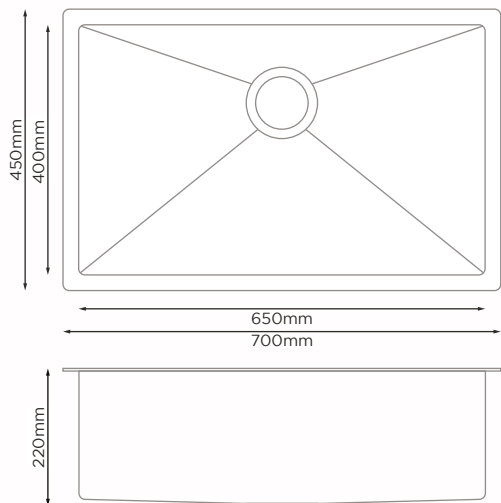

CH 700450S

PRODUCT DETAILS

Sink Type	Handmade Nano Sink
Bowl Type	Single Bowl
Material	Stainless Steel
Overall Size	Length : 700mm Width : 450mm Bowl Depth : 220mm
Cut Size	Length : 660mm Width : 410mm
Sink Thickness	3.0mm + 1.0mm
Colour Choice(s)	Grey / Matt Grey / Black
Price	RM 1369.00

COLOUR VARIATION