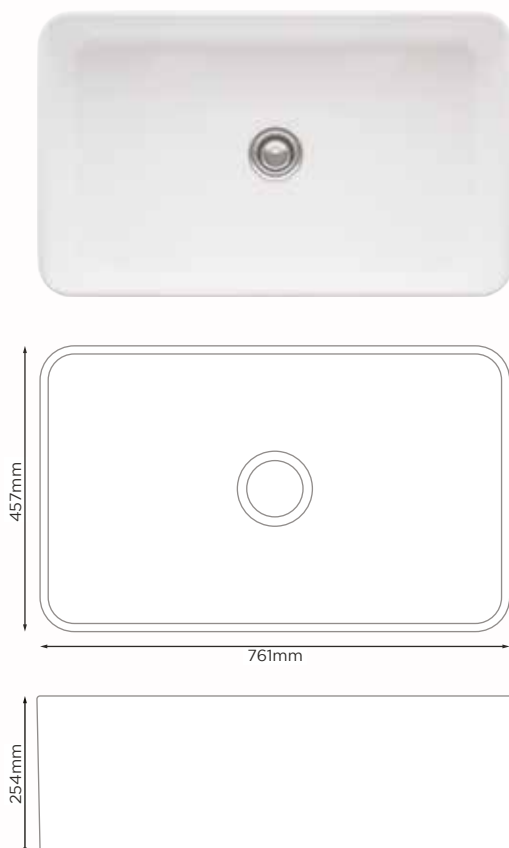

CCFS 761457S-WH

PRODUCT DETAILS

Sink Type	Fireclay Ceramic Sink
Bowl Type	Single Bowl
Material	Fireclay
Overall Size	Length : 761mm Width : 457mm Bowl Depth : 254mm
Cut Size	Length : 761mm Width : 457mm
Sink Thickness	-
Colour Choice(s)	White
Price	RM 4239.00

PACKAGE INCLUDED