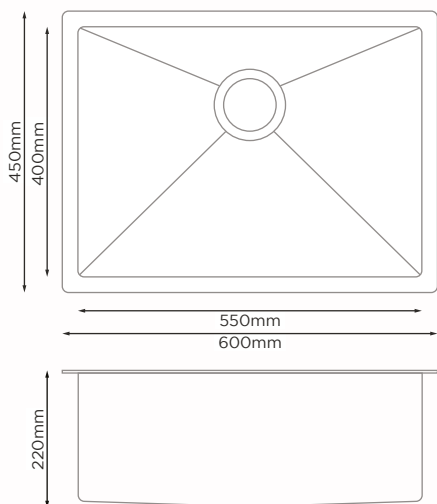

## PRODUCT DETAILS

Sink Type	Handmade Nano Sink
Bowl Type	Single Bowl
Material	Stainless Steel
Overall Size	Length : 500mm Width : 450mm Bowl Depth : 220mm
Cut Size	Length : 460mm Width : 410mm
Sink Thickness	3.0mm + 1.0mm
Colour Choice(s)	Grey / Gold / Rose Gold / Black / Matt Black
Price	<b>RM 1283.00</b>

## PRODUCT DETAILS

Sink Type	Handmade Nano Sink
Bowl Type	Single Bowl
Material	Stainless Steel
Overall Size	Length : 600mm Width : 450mm Bowl Depth : 220mm
Cut Size	Length : 560mm Width : 410mm
Sink Thickness	3.0mm + 1.0mm
Colour Choice(s)	Grey / Gold / Rose Gold / Black / Matt Black
Price	<b>RM 1352.00</b>