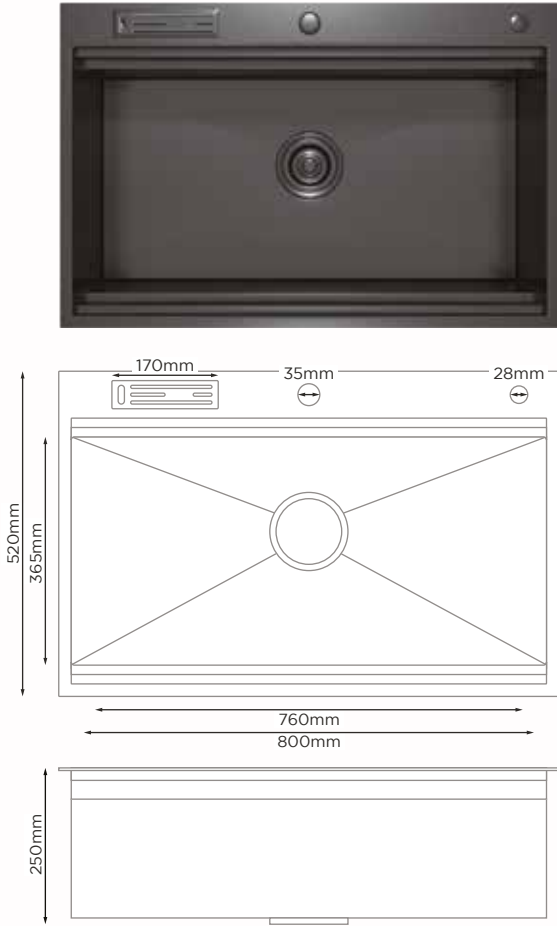

CH 800520S-BLACK

PRODUCT DETAILS

Sink Type	Handmade Sink
Bowl Type	Single Bowl
Material	SUS304 Stainless Steel
Overall Size	Length : 800mm Width : 520mm Bowl Depth : 250mm
Cut Size	Length : 760mm Width : 480mm
Sink Thickness	3.0mm + 1.2mm
Colour Choice(s)	Black
Price	RM 3406.00

PACKAGE INCLUDED