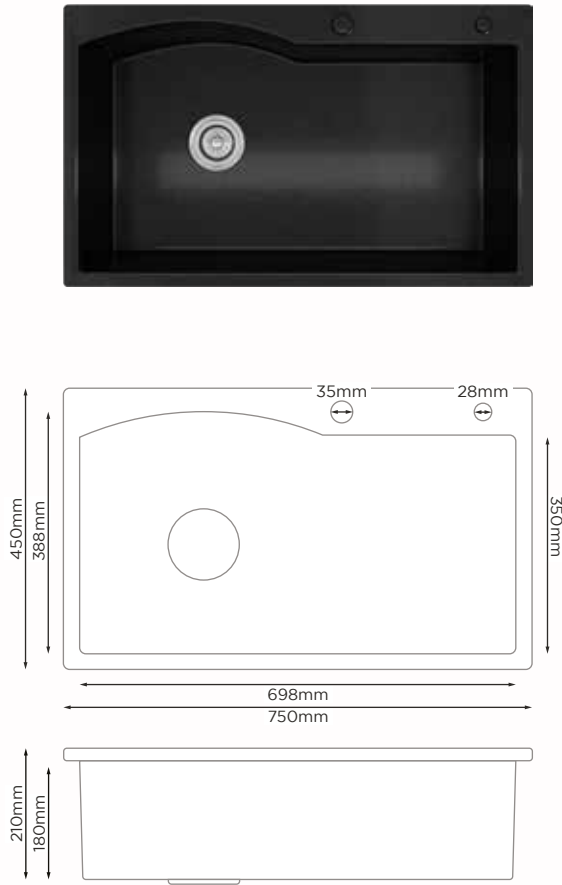

## PRODUCT DETAILS

Sink Type	Handmade Sink
Bowl Type	Single Bowl
Material	Granite
Overall Size	Length : 590mm Width : 450mm Bowl Depth : 230mm
Cut Size	Length : 560mm Width : 425mm
Sink Thickness	9.0mm
Colour Choice(s)	Black
Price	<b>RM 2145.00</b>

## PRODUCT DETAILS

Sink Type	Handmade Sink
Bowl Type	Single Bowl
Material	Granite
Overall Size	Length : 750mm
	Width : 450mm
	Bowl Depth : 210mm
Cut Size	Length : 720mm
	Width : 425mm
Sink Thickness	9.0mm
Colour Choice(s)	Black
Price	<b>RM 2656.00</b>