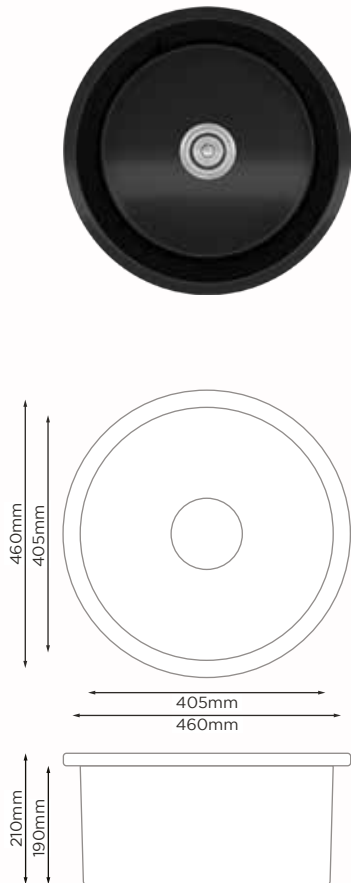

CG-G24646S-BLACK

PRODUCT DETAILS

Sink Type	Handmade Sink
Bowl Type	Single Bowl
Material	Granite
Overall Size	Length : 460mm Width : 460mm Bowl Depth : 210mm
Cut Size	Length : 432mm Width : 432mm
Sink Thickness	9.0mm
Colour Choice(s)	Black
Price	RM 1642.00