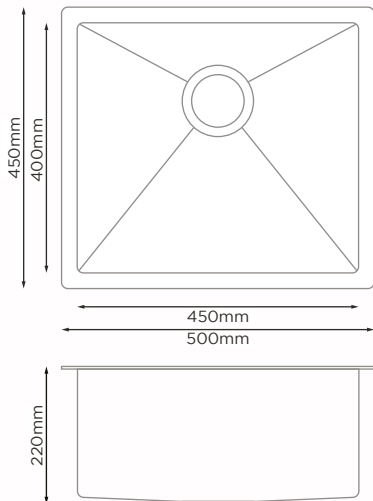

CH 500450S

PRODUCT DETAILS

Sink Type	Handmade Nano Sink
Bowl Type	Single Bowl
Material	Stainless Steel
Overall Size	Length : 500mm Width : 450mm Bowl Depth : 220mm
Cut Size	Length : 460mm Width : 410mm
Sink Thickness	3.0mm + 1.0mm
Colour Choice(s)	Grey / Gold / Rose Gold / Black / Matt Black
Price	RM 1283.00

COLOUR VARIATION