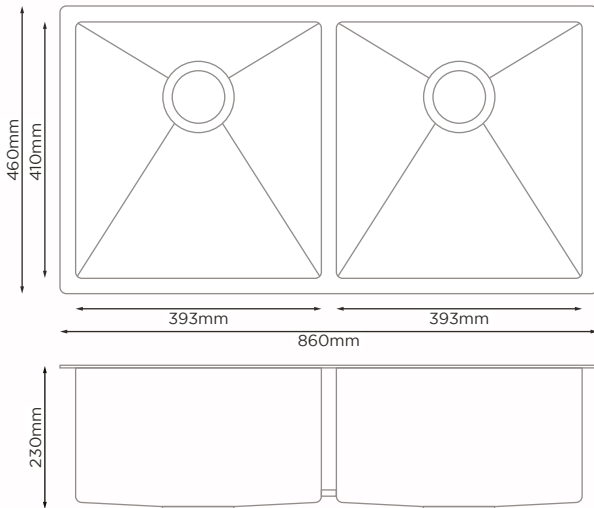

## PRODUCT DETAILS

Sink Type	Handmade Kitchen Sink
Bowl Type	Double Bowl
Sink Material	SUS304 Stainless Steel
Overall Size	Length : 820mm
	Width : 460mm
	Bowl Depth : 230mm
Cut Size	Length : 780mm
	Width : 420mm
Sink Thickness	3.0mm + 1.2mm
Colour Choice(s)	Grey
Price	<b>RM 2758.00</b>

## PRODUCT DETAILS

Sink Type	Handmade Kitchen Sink
Bowl Type	Double Bowl
Material	SUS304 Stainless Steel
Overall Size	Length : 860mm
	Width : 460mm
	Bowl Depth : 230mm
Cut Size	Length : 820mm
	Width : 420mm
Sink Thickness	3.0mm + 1.2mm
Colour Choice(s)	Grey
Price	<b>RM 2758.00</b>

## PRODUCT DETAILS

Sink Type	Handmade Kitchen Sink
Bowl Type	Double Bowl
Sink Material	SUS304 Stainless Steel
Overall Size	Length : 860mm
	Width : 460mm
	Bowl Depth : 230mm
Cut Size	Length : 820mm
	Width : 420mm
Sink Thickness	3.0mm + 1.2mm
Colour Choice(s)	Grey
Price	<b>RM 2758.00</b>