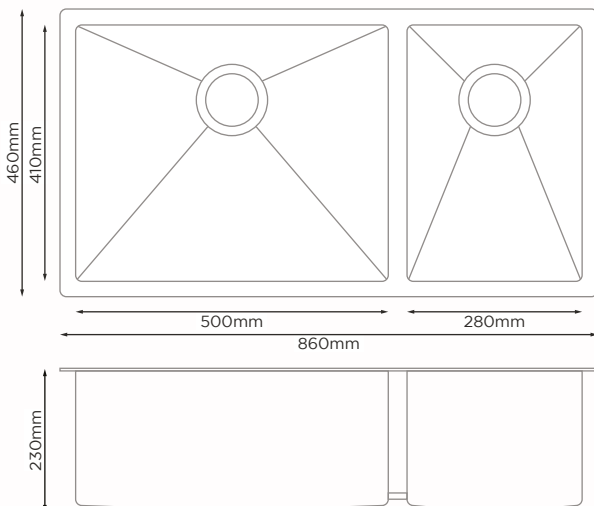

## PRODUCT DETAILS

Sink Type	Handmade Kitchen Sink
Bowl Type	Double Bowl
Sink Material	SUS304 Stainless Steel
Overall Size	Length : 820mm
	Width : 460mm
	Bowl Depth : 230mm
Cut Size	Length : 780mm
	Width : 420mm
Sink Thickness	3.0mm + 1.2mm
Colour Choice(s)	Grey
Price	<b>RM 2758.00</b>

## PRODUCT DETAILS

Sink Type	Handmade Kitchen Sink
Bowl Type	Double Bowl
Material	SUS304 Stainless Steel
Overall Size	Length : 860mm
	Width : 460mm
	Bowl Depth : 230mm
Cut Size	Length : 820mm
	Width : 420mm
Sink Thickness	3.0mm + 1.2mm
Colour Choice(s)	Grey
Price	<b>RM 2758.00</b>