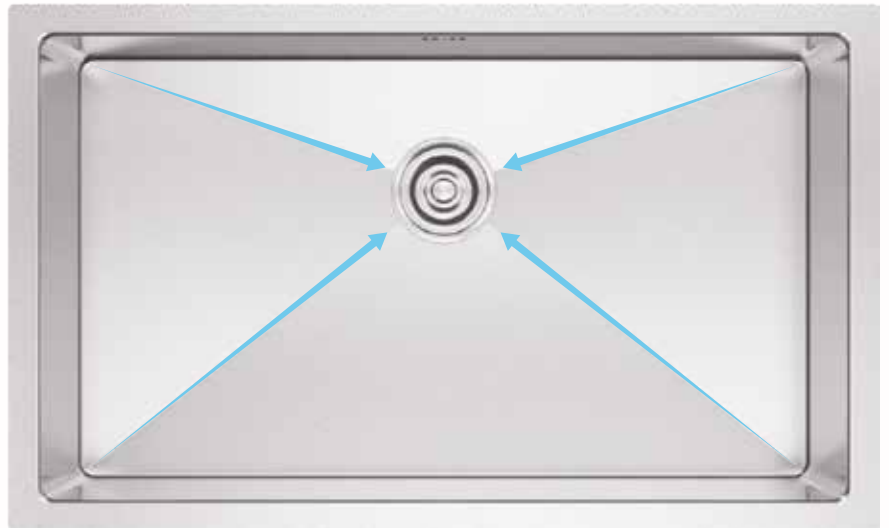

# HANDMADE SINK

Expertly crafted for both design and practicality in a generous size, seamlessly merging style with functionality

## **PRECISION CRAFTSMANSHIP**

Each sink is a showcase of precision and attention to detail. From the aligned edges to the hand-polished finish, embodying exceptional quality with a unique touch of human artistry.

## **X-SHAPE DRAINAGE**

Efficient drainage is achieved by directing the water flow through the sink's X-Shape design, utilizing fundamental physics principles.