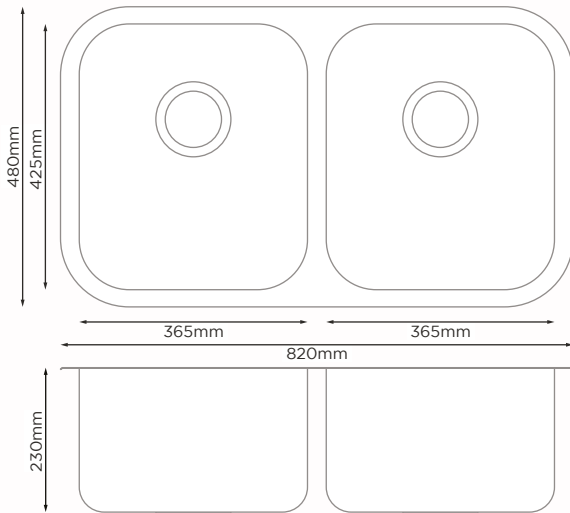

### PRODUCT DETAILS

Sink Type	Machine Press Sink
Bowl Type	Single Bowl
Material	SUS304 Stainless Steel
Overall Size	Length : 470mm
	Width : 420mm
	Bowl Depth : 230mm
Cut Size	Length : 425mm
	Width : 380mm
Sink Thickness	1.2mm
Colour Choice(s)	Grey
Price	<b>RM 777.00</b>

### PRODUCT DETAILS

Sink Type	Machine Press Sink
Bowl Type	Single Bowl
Material	SUS304 Stainless Steel
Overall Size	Length : 595mm
	Width : 460mm
	Bowl Depth : 230mm
Cut Size	Length : 545mm
	Width : 410mm
Sink Thickness	1.2mm
Colour Choice(s)	Grey
Price	<b>RM 896.00</b>

## PRODUCT DETAILS

Sink Type	Machine Press Sink
Bowl Type	Double Bowl
Material	SUS304 Stainless Steel
Overall Size	Length : 820mm
	Width : 480mm
	Bowl Depth : 230mm
Cut Size	Length : 770mm
	Width : 430mm
Sink Thickness	1.2mm
Colour Choice(s)	Grey
Price	<b>RM 1408.00</b>