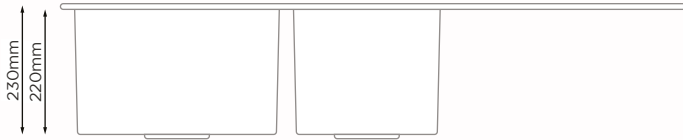

CG-G211045D-BLACK

PRODUCT DETAILS

Sink Type	Handmade Sink
Bowl Type	Double Bowl
Material	Granite
Overall Size	Length : 1100mm
	Width : 450mm
	Bowl Depth : 230mm
Cut Size	Length : 1072mm
	Width : 422mm
Sink Thickness	9.0mm
Colour Choice(s)	Black
Price	RM 3583.00