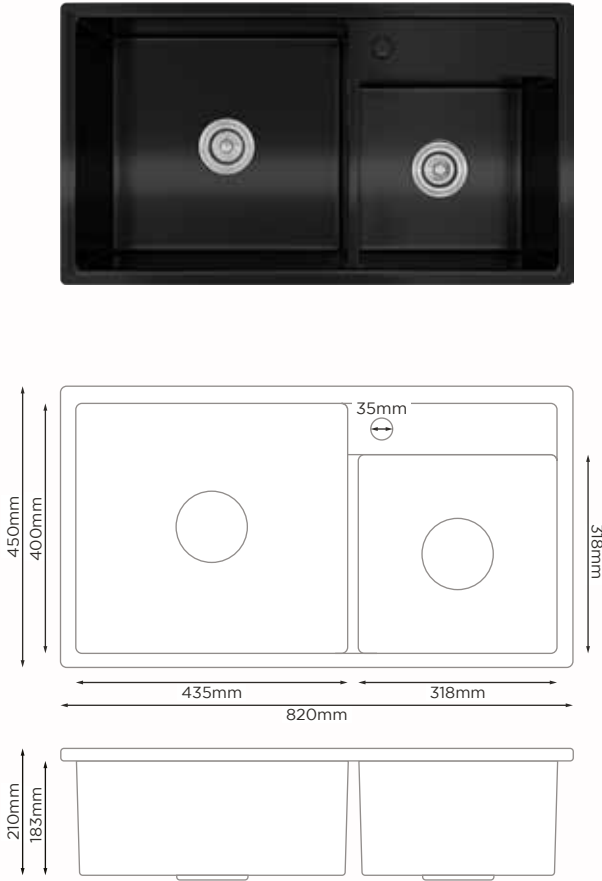

## PRODUCT DETAILS

Sink Type	Handmade Sink
Bowl Type	Single Bowl
Material	Granite
Overall Size	Length : 750mm
	Width : 450mm
	Bowl Depth : 210mm
Cut Size	Length : 720mm
	Width : 425mm
Sink Thickness	9.0mm
Colour Choice(s)	Black
Price	<b>RM 2656.00</b>

## PRODUCT DETAILS

Sink Type	Handmade Sink
Bowl Type	Double Bowl
Material	Granite
Overall Size	Length : 820mm
	Width : 450mm
	Bowl Depth : 210mm
Cut Size	Length : 790mm
	Width : 415mm
Sink Thickness	9.0mm
Colour Choice(s)	Black
Price	<b>RM 2797.00</b>