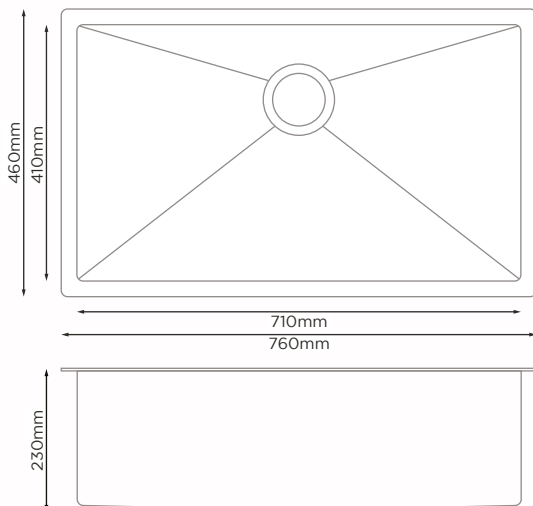

CH 7646-30S

PRODUCT DETAILS

Sink Type	Handmade Kitchen Sink
Bowl Type	Single Bowl
Material	SUS304 Stainless Steel
Overall Size	Length : 760mm Width : 460mm Bowl Depth : 230mm
Cut Size	Length : 720mm Width : 420mm
Sink Thickness	3.0mm + 1.2mm
Colour Choice(s)	Grey
Price	RM 2249.00