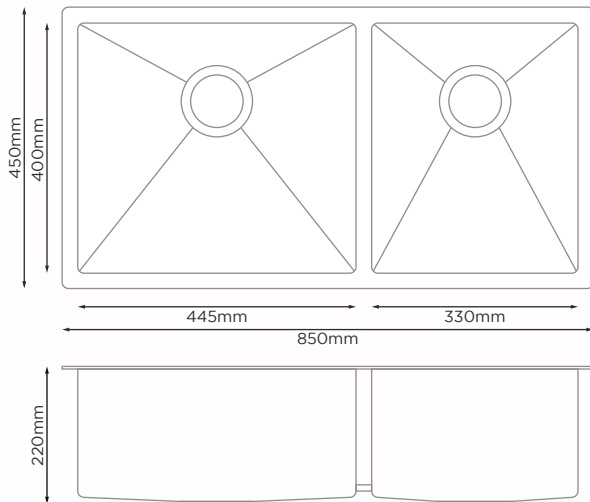

COLOUR VARIATION