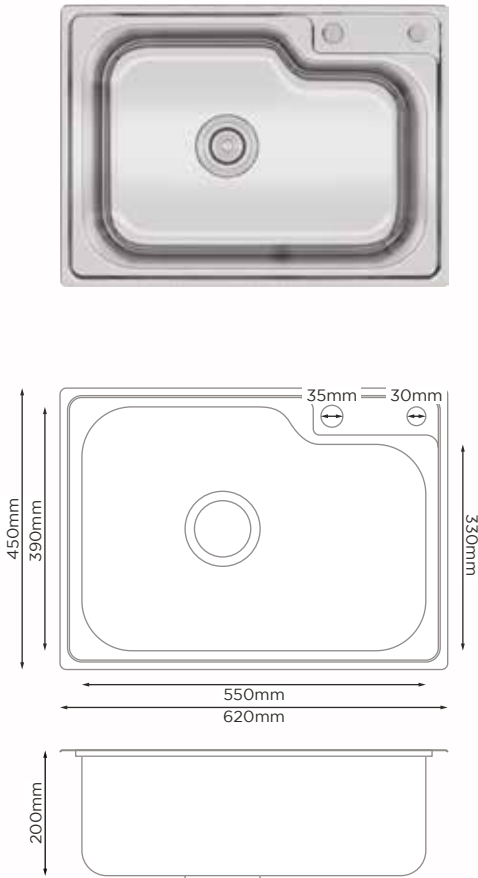

## PRODUCT DETAILS

Sink Type	Machine Press Sink
Bowl Type	Double Bowl
Material	SUS304 Stainless Steel
Overall Size	Length : 820mm
	Width : 480mm
	Bowl Depth : 230mm
Cut Size	Length : 770mm
	Width : 430mm
Sink Thickness	1.2mm
Colour Choice(s)	Grey
Price	<b>RM 1408.00</b>

### PRODUCT DETAILS

Sink Type	Machine Press Sink
Bowl Type	Single Bowl
Material	SUS304 Stainless Steel
Overall Size	Length : 620mm
	Width : 450mm
	Bowl Depth : 200mm
Cut Size	Length : 570mm
	Width : 400mm
Sink Thickness	1.0mm
Colour Choice(s)	Grey
Price	<b>RM 912.00</b>