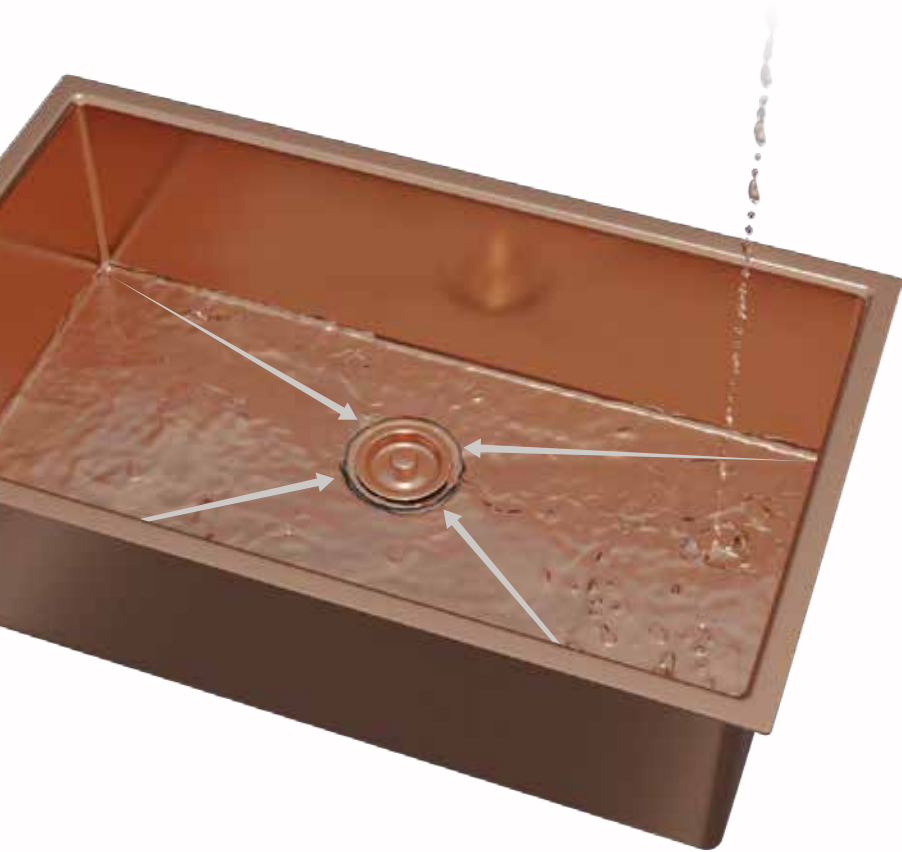

EFFICIENT DRAINAGE WITH SLOPE DESIGN

Accelerate water drainage through cleverly slope design along with X-Shape guide.

DEEPENED BASIN LARGE CAPACITY

With 220mm depth, wash and clean without splashes worry, a better carefree washing experience.