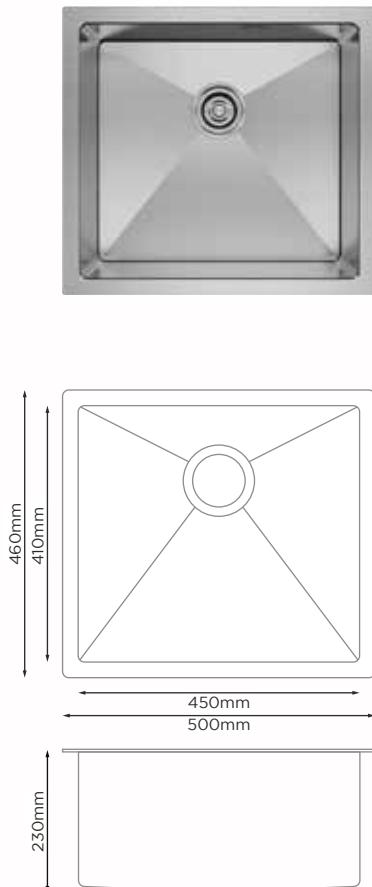

CH 5046-30S

PRODUCT DETAILS

Sink Type	Handmade Kitchen Sink
Bowl Type	Single Bowl
Material	SUS304 Stainless Steel
Overall Size	Length : 500mm
	Width : 460mm
	Bowl Depth : 230mm
Cut Size	Length : 460mm
	Width : 420mm
Sink Thickness	3.0mm + 1.2mm
Colour Choice(s)	Grey
Price	RM 1949.00