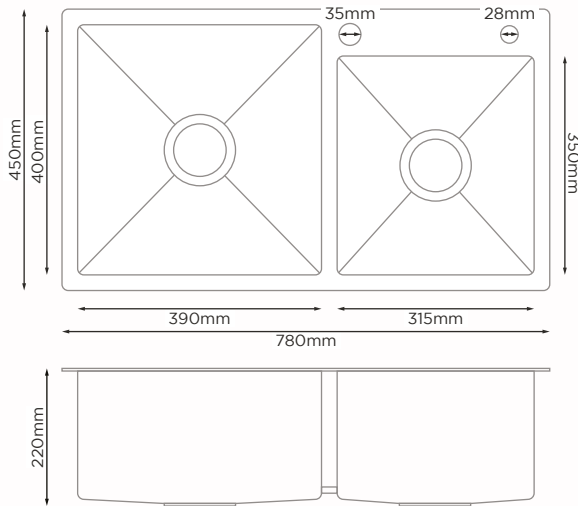

COLOUR VARIATION