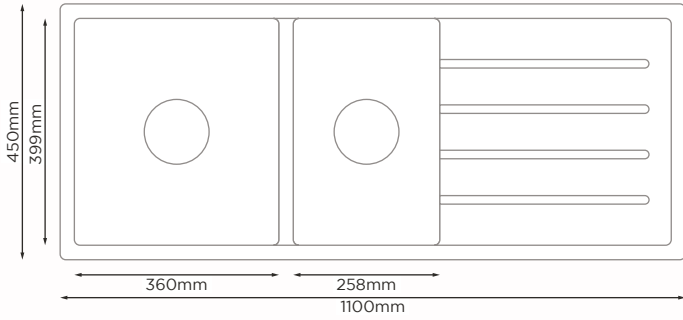

## PRODUCT DETAILS

Sink Type	Handmade Sink
Bowl Type	Double Bowl
Material	Granite
Overall Size	Length : 820mm
	Width : 450mm
	Bowl Depth : 210mm
Cut Size	Length : 790mm
	Width : 415mm
Sink Thickness	9.0mm
Colour Choice(s)	Black
Price	<b>RM 2797.00</b>

## PRODUCT DETAILS

Sink Type	Handmade Sink
Bowl Type	Double Bowl
Material	Granite
Overall Size	Length : 880mm
	Width : 490mm
	Bowl Depth : 215mm
Cut Size	Length : 855mm
	Width : 465mm
Sink Thickness	9.0mm
Colour Choice(s)	Black
Price	<b>RM 3083.00</b>

## PRODUCT DETAILS

Sink Type	Handmade Sink
Bowl Type	Double Bowl
Material	Granite
Overall Size	Length : 1100mm
	Width : 450mm
	Bowl Depth : 230mm
Cut Size	Length : 1072mm
	Width : 422mm
Sink Thickness	9.0mm
Colour Choice(s)	Black
Price	<b>RM 3583.00</b>