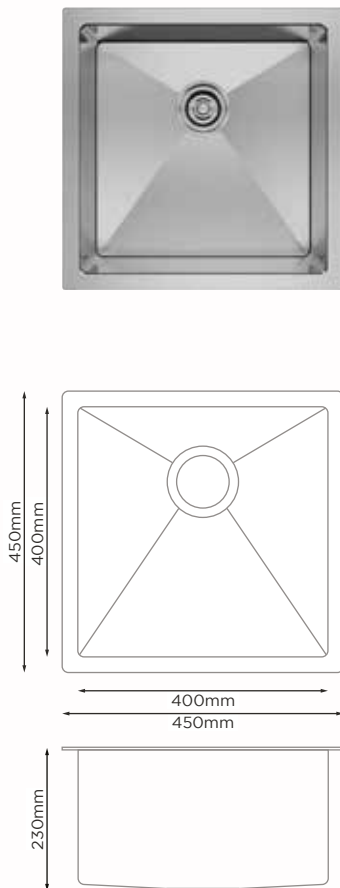

CH 4545-30S

PRODUCT DETAILS

Sink Type	Handmade Kitchen Sink
Bowl Type	Single Bowl
Material	SUS304 Stainless Steel
Overall Size	Length : 450mm
	Width : 450mm
	Bowl Depth : 230mm
Cut Size	Length : 410mm
	Width : 410mm
Sink Thickness	3.0mm + 1.2mm
Colour Choice(s)	Grey
Price	RM 1504.00