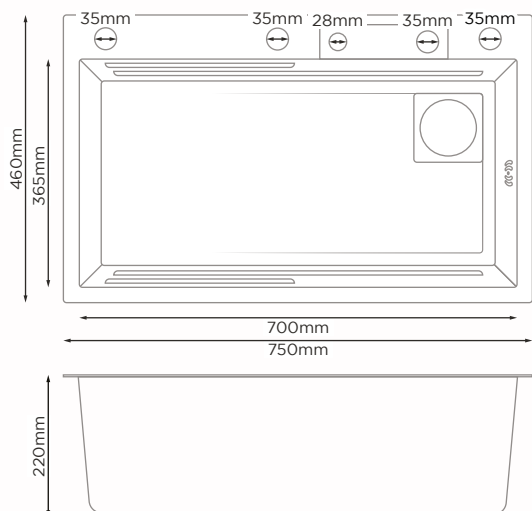

CH 7546S-BLACK

PRODUCT DETAILS

Sink Type	Handmade Kitchen Sink
Bowl Type	Single Bowl
Material	SUS304 Stainless Steel
Overall Size	Length : 750mm
	Width : 460mm
	Bowl Depth : 220mm
Cut Size	Length : 710mm
	Width : 430mm
Sink Thickness	3.0mm + 1.0mm
Colour Choice(s)	Black
Price	RM 3597.00

PACKAGE INCLUDED

CH 752462S-BLACK

PRODUCT DETAILS

Sink Type	Honeycomb Nano Sink
Bowl Type	Single Bowl
Sink Material	SUS304 Stainless Steel
Overall Size	Length : 750mm
	Width : 460mm
	Bowl Depth : 220mm
Cut Size	Length : 710mm
	Width : 430mm
Sink Thickness	3.0mm + 1.0mm
Colour Choice(s)	Black
Price	RM 5674.00

PACKAGE INCLUDED