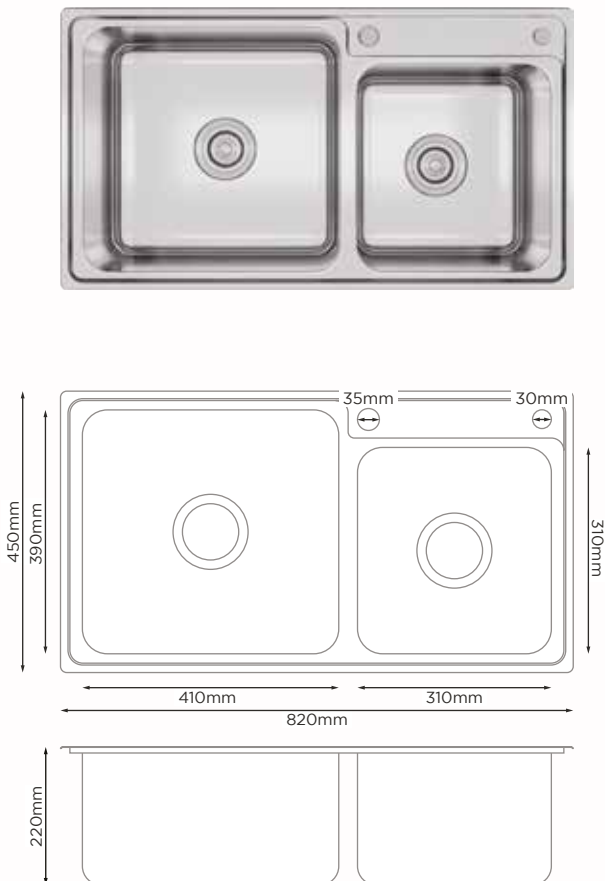

## PRODUCT DETAILS

Sink Type	Machine Press Sink
Bowl Type	Double Bowl
Material	SUS304 Stainless Steel
Overall Size	Length : 820mm
	Width : 480mm
	Bowl Depth : 230mm
Cut Size	Length : 770mm
	Width : 430mm
Sink Thickness	1.2mm
Colour Choice(s)	Grey
Price	<b>RM 1408.00</b>

### PRODUCT DETAILS

Sink Type	Machine Press Sink
Bowl Type	Single Bowl
Material	SUS304 Stainless Steel
Overall Size	Length : 620mm
	Width : 450mm
	Bowl Depth : 200mm
Cut Size	Length : 570mm
	Width : 400mm
Sink Thickness	1.0mm
Colour Choice(s)	Grey
Price	<b>RM 912.00</b>

### PRODUCT DETAILS

Sink Type	Machine Press Sink
Bowl Type	Double Bowl
Material	SUS304 Stainless Steel
Overall Size	Length : 820mm
	Width : 450mm
	Bowl Depth : 220mm
Cut Size	Length : 770mm
	Width : 400mm
Sink Thickness	1.0mm
Colour Choice(s)	Grey
Price	<b>RM 1599.00</b>