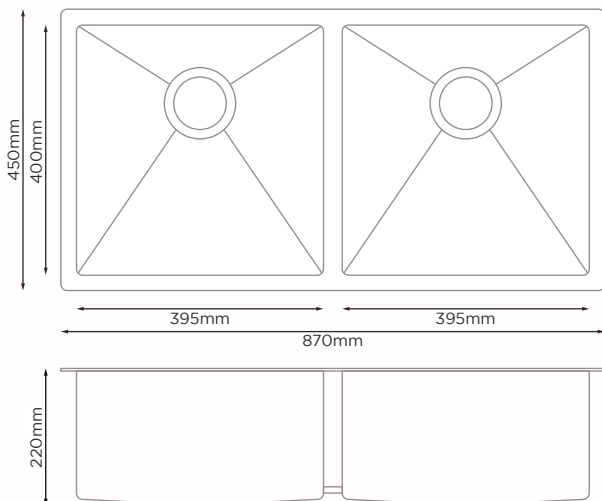

COLOUR VARIATION