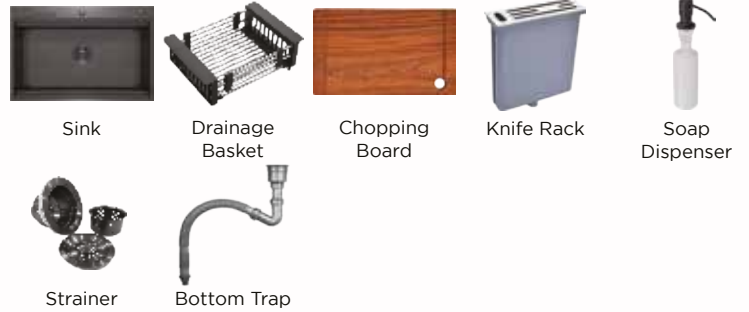

CH 800520S-BLACK

PRODUCT DETAILS

Sink Type	Handmade Sink
Bowl Type	Single Bowl
Material	SUS304 Stainless Steel
Overall Size	Length : 800mm Width : 520mm Bowl Depth : 250mm
Cut Size	Length : 760mm Width : 480mm
Sink Thickness	3.0mm + 1.2mm
Colour Choice(s)	Black
Price	RM 3406.00

PACKAGE INCLUDED