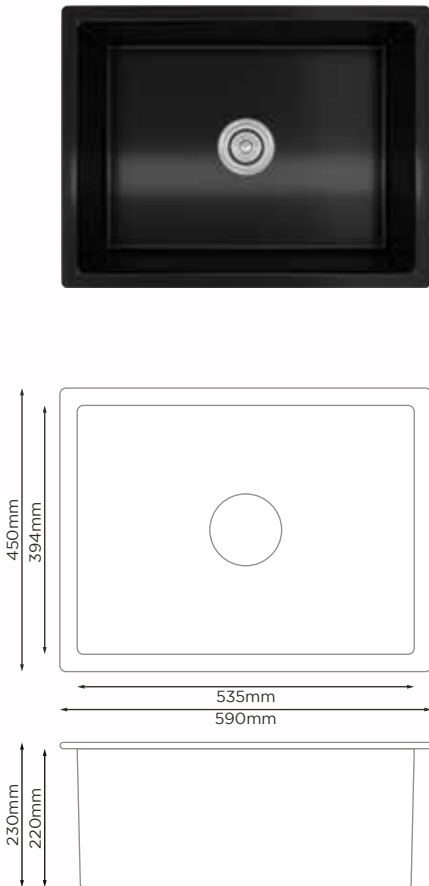

CG-G25945S-BLACK

PRODUCT DETAILS

Sink Type	Handmade Sink
Bowl Type	Single Bowl
Material	Granite
Overall Size	Length : 590mm Width : 450mm Bowl Depth : 230mm
Cut Size	Length : 560mm Width : 425mm
Sink Thickness	9.0mm
Colour Choice(s)	Black
Price	RM 2145.00