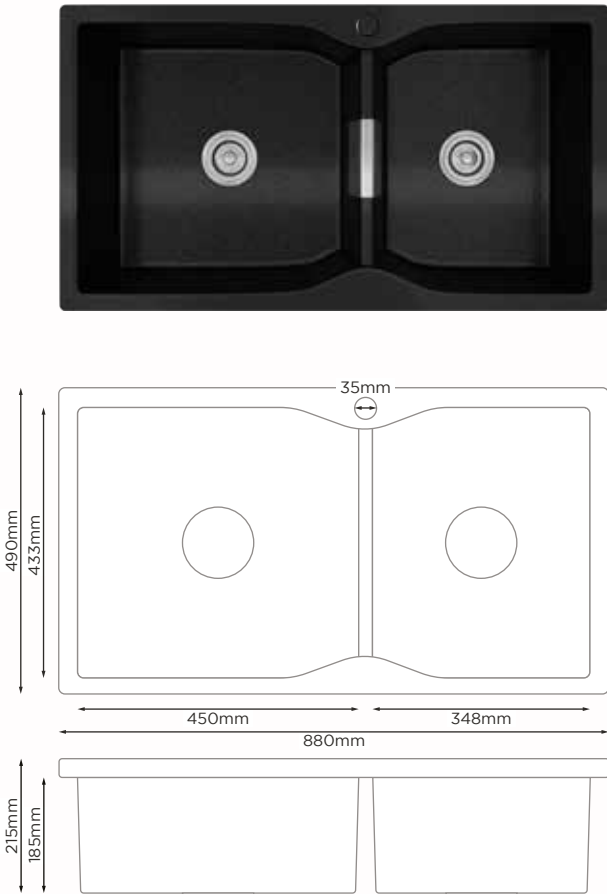

## PRODUCT DETAILS

Sink Type	Handmade Sink
Bowl Type	Double Bowl
Material	Granite
Overall Size	Length : 820mm
	Width : 450mm
	Bowl Depth : 210mm
Cut Size	Length : 790mm
	Width : 415mm
Sink Thickness	9.0mm
Colour Choice(s)	Black
Price	<b>RM 2797.00</b>

## PRODUCT DETAILS

Sink Type	Handmade Sink
Bowl Type	Double Bowl
Material	Granite
Overall Size	Length : 880mm
	Width : 490mm
	Bowl Depth : 215mm
Cut Size	Length : 855mm
	Width : 465mm
Sink Thickness	9.0mm
Colour Choice(s)	Black
Price	<b>RM 3083.00</b>