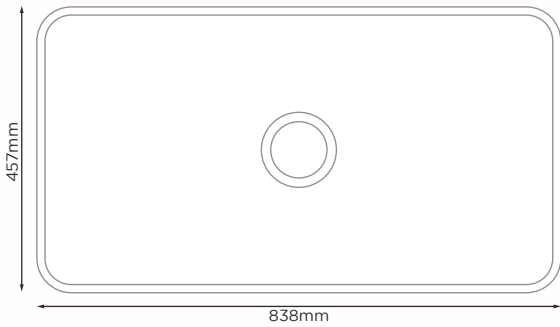

CCFS 838457S-WH

PRODUCT DETAILS

Sink Type	Fireclay Ceramic Sink
Bowl Type	Single Bowl
Material	Fireclay
Overall Size	Length : 838mm
	Width : 457mm
	Bowl Depth : 254mm
Cut Size	Length : 838mm
	Width : 457mm
Sink Thickness	26mm
Colour Choice(s)	White
Price	RM 4907.00

PACKAGE INCLUDED