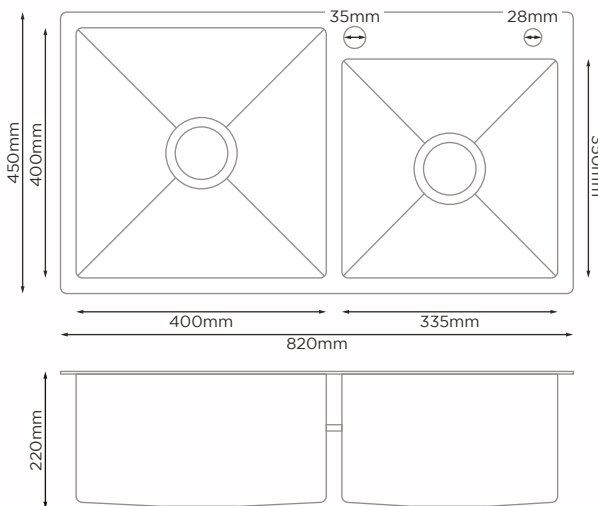

COLOUR VARIATION