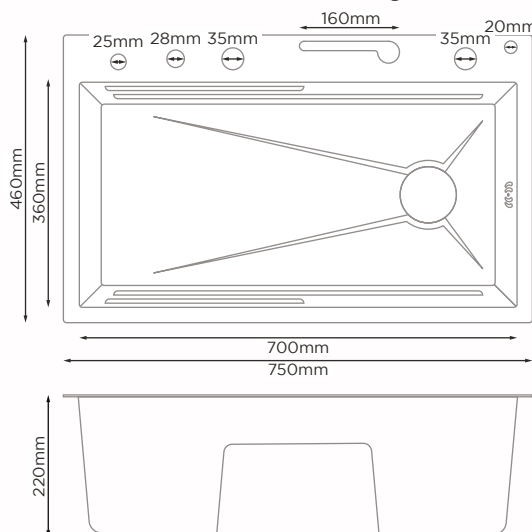

PACKAGE INCLUDED