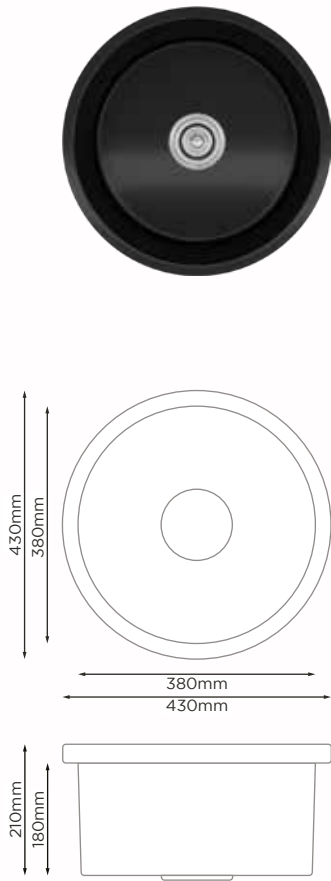

## PRODUCT DETAILS

Sink Type	Handmade Sink
Bowl Type	Single Bowl
Material	Granite
Overall Size	Length : 430mm Width : 430mm Bowl Depth : 210mm
Cut Size	Length : 402mm Width : 402mm
Sink Thickness	9.0mm
Colour Choice(s)	Black
Price	<b>RM 1542.00</b>