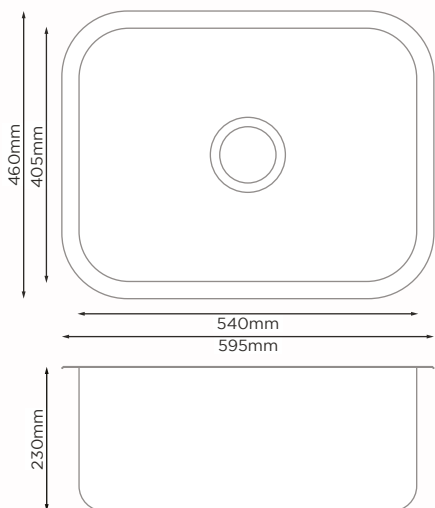

## PRODUCT DETAILS

Sink Type	Handmade Sink
Bowl Type	Double Bowl
Material	Granite
Overall Size	Length : 1100mm
	Width : 450mm
	Bowl Depth : 230mm
Cut Size	Length : 1072mm
	Width : 422mm
Sink Thickness	9.0mm
Colour Choice(s)	Black
Price	<b>RM 3583.00</b>

### PRODUCT DETAILS

Sink Type	Machine Press Sink
Bowl Type	Single Bowl
Material	SUS304 Stainless Steel
Overall Size	Length : 420mm
	Width : 420mm
	Bowl Depth : 200mm
Cut Size	Length : 380mm
	Width : 380mm
Sink Thickness	1.2mm
Colour Choice(s)	Grey
Price	<b>RM 771.00</b>

### PRODUCT DETAILS

Sink Type	Machine Press Sink
Bowl Type	Single Bowl
Material	SUS304 Stainless Steel
Overall Size	Length : 470mm
	Width : 420mm
	Bowl Depth : 230mm
Cut Size	Length : 425mm
	Width : 380mm
Sink Thickness	1.2mm
Colour Choice(s)	Grey
Price	<b>RM 777.00</b>

### PRODUCT DETAILS

Sink Type	Machine Press Sink
Bowl Type	Single Bowl
Material	SUS304 Stainless Steel
Overall Size	Length : 595mm
	Width : 460mm
	Bowl Depth : 230mm
Cut Size	Length : 545mm
	Width : 410mm
Sink Thickness	1.2mm
Colour Choice(s)	Grey
Price	<b>RM 896.00</b>