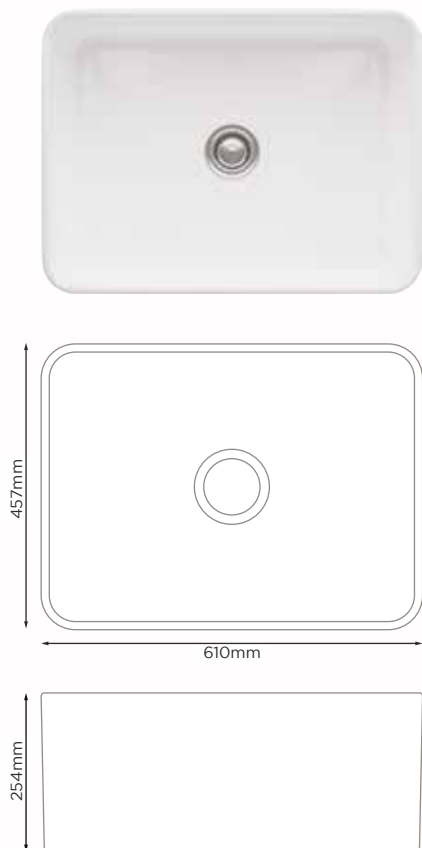

CCFS 610457S-WH

PRODUCT DETAILS

Sink Type	Fireclay Ceramic Sink
Bowl Type	Single Bowl
Material	Fireclay
Overall Size	Length : 610mm Width : 457mm Bowl Depth : 254mm
Cut Size	Length : 610mm Width : 457mm
Sink Thickness	-
Colour Choice(s)	White
Price	RM 3809.00

PACKAGE INCLUDED