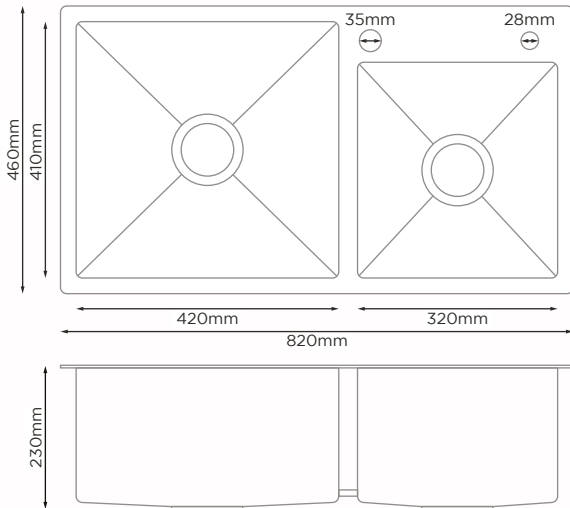

### PRODUCT DETAILS

Sink Type	Handmade Kitchen Sink
Bowl Type	Single Bowl
Material	SUS304 Stainless Steel
Overall Size	Length : 760mm Width : 460mm Bowl Depth : 230mm
Cut Size	Length : 720mm Width : 420mm
Sink Thickness	3.0mm + 1.2mm
Colour Choice(s)	Grey
Price	<b>RM 2249.00</b>

## PRODUCT DETAILS

Sink Type	Handmade Kitchen Sink
Bowl Type	Double Bowl
Sink Material	SUS304 Stainless Steel
Overall Size	Length : 820mm
	Width : 460mm
	Bowl Depth : 230mm
Cut Size	Length : 780mm
	Width : 420mm
Sink Thickness	3.0mm + 1.2mm
Colour Choice(s)	Grey
Price	<b>RM 2758.00</b>