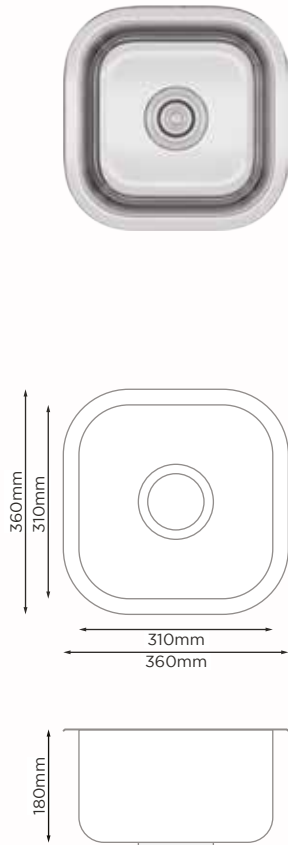

CM 3636-12S

PRODUCT DETAILS

Sink Type	Machine Press Sink
Bowl Type	Single Bowl
Material	SUS304 Stainless Steel
Overall Size	Length : 360mm
	Width : 360mm
	Bowl Depth : 180mm
Cut Size	Length : 320mm
	Width : 320mm
Sink Thickness	1.2mm
Colour Choice(s)	Grey
Price	RM 645.00