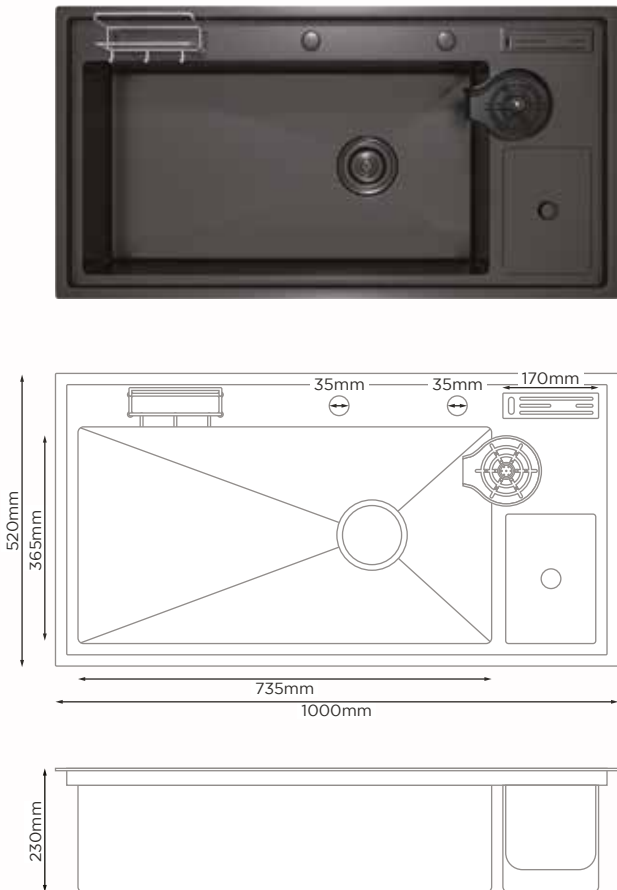

PACKAGE INCLUDED