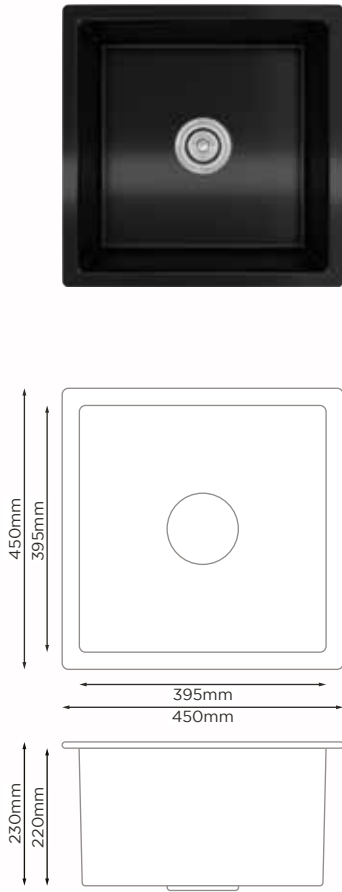

CG-G24545S-BLACK

PRODUCT DETAILS

Sink Type	Handmade Sink
Bowl Type	Single Bowl
Material	Granite
Overall Size	Length : 450mm Width : 450mm Bowl Depth : 230mm
Cut Size	Length : 430mm Width : 425mm
Sink Thickness	9.0mm
Colour Choice(s)	Black
Price	RM 1742.00