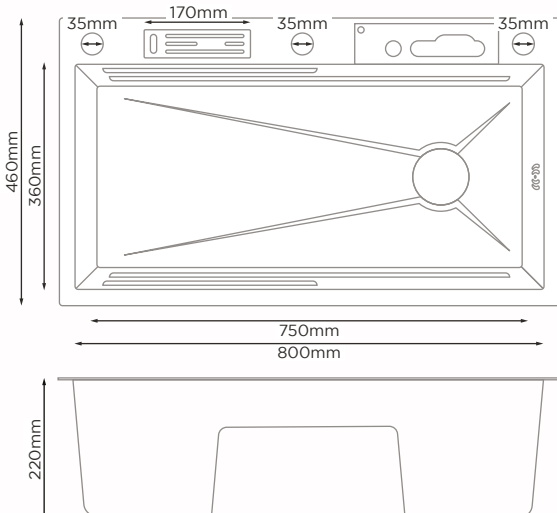

PACKAGE INCLUDED