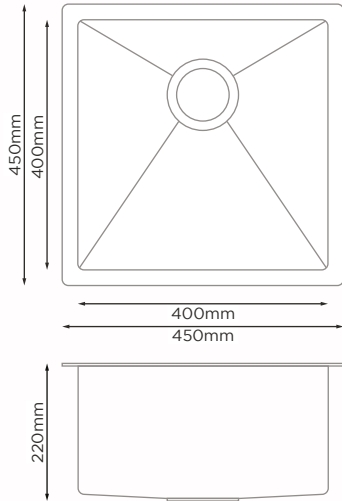

## PRODUCT DETAILS

Sink Type	Handmade Nano Sink
Bowl Type	Single Bowl
Material	Stainless Steel
Overall Size	Length : 450mm Width : 450mm Bowl Depth : 220mm
Cut Size	Length : 410mm Width : 410mm
Sink Thickness	3.0mm + 1.0mm
Colour Choice(s)	Grey / Gold / Black
Price	<b>RM 1168.00</b>