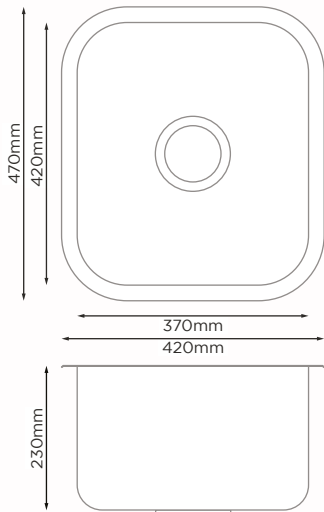

CM 4742-12S

PRODUCT DETAILS

Sink Type	Machine Press Sink
Bowl Type	Single Bowl
Material	SUS304 Stainless Steel
Overall Size	Length : 470mm
	Width : 420mm
	Bowl Depth : 230mm
Cut Size	Length : 425mm
	Width : 380mm
Sink Thickness	1.2mm
Colour Choice(s)	Grey
Price	RM 777.00