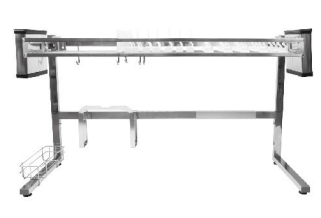

304
STAINLESS
STEEL
CHROME

CDR 6001
2 Tier Built In Dish Rack
600mm

304
STAINLESS
STEEL
CHROME

CDR 7001
2 Tier Built In Dish Rack
700mm

304
STAINLESS
STEEL
CHROME

CDR 9001
2 Tier Built In Dish Rack
900mm

304
STAINLESS
STEEL
CHROME

CORRO®

304 STAINLESS STEEL
BLACK

CDR 65020B
1 Tier Dish Rack
- Above (Black)
650mm

304 STAINLESS STEEL
CHROME

CDR 60010
1 Tier Dish Rack
- Above
600mm

304 STAINLESS STEEL
CHROME

CDR 80011
1 Tier Dish Rack
- Above
800mm

304 STAINLESS STEEL
CHROME

CDR 765965
1 Tier Extendable Dish Rack
- Above
765mm - 965mm

304 STAINLESS STEEL
BLACK

CDR 85021B
1 Tier Dish Rack
- Above (Black)
850mm

PVC

CK1
Kitchen Storage - PVC

304 STAINLESS STEEL
SATIN

304 STAINLESS STEEL
SATIN

GFR-381A
KITCHEN PULL OUT BASKET
250 MM

304 STAINLESS STEEL
SATIN

GFR-381B
KITCHEN PULL OUT BASKET
300 MM

SAVE SPACE IN THE KITCHEN, VERSATILE AND POWERFUL STORAGE

NO PUNCHING, NO NEED TO LEAN AGAINST THE WALL