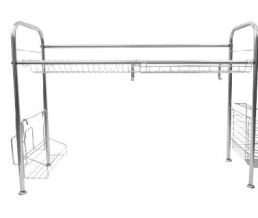

304
STAINLESS
STEEL
CHROME

CDR 48561
3 Tier Dish Rack
480mm x 560mm x 265mm

304
STAINLESS
STEEL
CHROME

CDR 58561
3 Tier Dish Rack
580mm x 560mm x 265mm

304
STAINLESS
STEEL
CHROME

WDJ 500C
2 Tier Wooden Dish Rack
500mm x 360mm x 300mm

CORRO®

304 STAINLESS STEEL
BLACK

CDR 65020B
1 Tier Dish Rack
- Above (Black)
650mm

304 STAINLESS STEEL
CHROME

CDR 60010
1 Tier Dish Rack
- Above
600mm

304 STAINLESS STEEL
CHROME

CDR 80011
1 Tier Dish Rack
- Above
800mm

304 STAINLESS STEEL
CHROME

CDR 765965
1 Tier Extendable Dish Rack
- Above
765mm - 965mm

304 STAINLESS STEEL
BLACK

CDR 85021B
1 Tier Dish Rack
- Above (Black)
850mm

PVC

CK1
Kitchen Storage - PVC

304 STAINLESS STEEL
SATIN