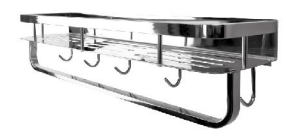

304 STAINLESS STEEL
SATIN

GFR-381A
KITCHEN PULL OUT BASKET
250 MM

304 STAINLESS STEEL
SATIN

GFR-381B
KITCHEN PULL OUT BASKET
300 MM

SAVE SPACE IN THE KITCHEN, VERSATILE AND POWERFUL STORAGE

NO PUNCHING, NO NEED TO LEAN AGAINST THE WALL

Free perforated design, no wall can securely use, excellent load-bearing design, capable of accommodating the needs of a large number of tableware.

#CDR65020B

CORRO®

THE BIG SEASONING BOTTLE IS SAFE

304 STAINLESS STEEL KITCHEN RACK

Create a clean and hygienic kitchen and establish the foundation of a healthy life

REASONABLE STRUCTURE, QUICK STORAGE

THICKER CASTING, STRONG LOAD-BEARING

SOLID STAINLESS STEEL, ONE-PIECE MOLDING

304 STAINLESS STEEL
SATIN

GFR-381C
KITCHEN PULL OUT BASKET
350 MM

304 STAINLESS STEEL
SATIN

GFR-381D
KITCHEN PULL OUT BASKET
450 MM

304 STAINLESS STEEL
CHROME

CKS101-50C
Kitchen Shelf
500mm

304 STAINLESS STEEL

CB2
Flexible Basket
460 x 110 x 250mm