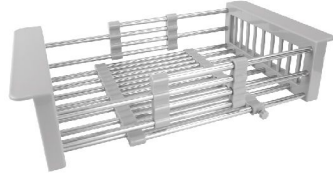

GFR-381C
KITCHEN PULL OUT BASKET
350 MM

304 STAINLESS STEEL
SATIN

GFR-381D
KITCHEN PULL OUT BASKET
450 MM

304 STAINLESS STEEL
CHROME

CKS101-50C
Kitchen Shelf
500mm

304 STAINLESS STEEL

CB2
Flexible Basket
460 x 110 x 250mm

304 STAINLESS STEEL
SATIN

CB1
Flexible Basket
(325-475) x 230 x 90mm

304 STAINLESS STEEL
SATIN

CB23
Drain Shelf
465 x 360mm

CS4
Soap Dispenser

304 STAINLESS STEEL
SATIN

304 STAINLESS STEEL
CHROME

CKS102-60C
Kitchen shelf
600mm