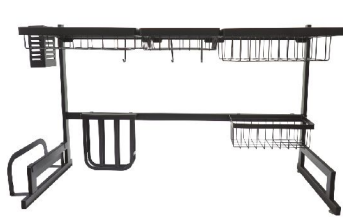

CDR 49391
2 Tier Dish Rack - Hanging Style
490mm x 390mm x 260mm

304
STAINLESS
STEEL
CHROME

CDR 46401
2 Tier Dish Rack
460mm x 400mm x 270mm

304
STAINLESS
STEEL
CHROME

CDR 58562
3 Tier Dish Rack - Hanging Style
580mm x 560mm x 265mm

304
STAINLESS
STEEL
CHROME

CDR 48561
3 Tier Dish Rack
480mm x 560mm x 265mm

304
STAINLESS
STEEL
CHROME

CDR 58561
3 Tier Dish Rack
580mm x 560mm x 265mm

304
STAINLESS
STEEL
CHROME

WDJ 500C
2 Tier Wooden Dish Rack
500mm x 360mm x 300mm

CORRO®

304 STAINLESS STEEL
BLACK

CDR 65020B
1 Tier Dish Rack
- Above (Black)
650mm

304 STAINLESS STEEL
CHROME

CDR 60010
1 Tier Dish Rack
- Above
600mm

304 STAINLESS STEEL
CHROME

CDR 80011
1 Tier Dish Rack
- Above
800mm

304 STAINLESS STEEL
CHROME

CDR 765965
1 Tier Extendable Dish Rack
- Above
765mm - 965mm

304 STAINLESS STEEL
BLACK

CDR 85021B
1 Tier Dish Rack
- Above (Black)
850mm

PVC

CK1
Kitchen Storage - PVC

304 STAINLESS STEEL
SATIN