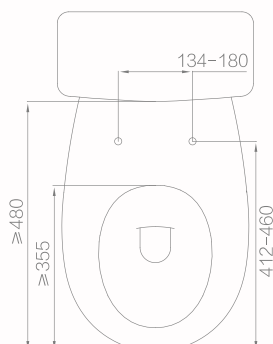

Hip Wash

Feminine Wash

After washing Self-Cleaning

V SHAPE BIDET SEAT

PRODUCT CODE

BSC0101 - V

PRODUCT APPLICATION

Installation Size A = 430 - 478 ; B = 134 - 180

V Shape Bidet seat / Installation parts / T shaped joint / Flexible hose

D SHAPE BIDET SEAT

PRODUCT CODE

BSC0102 - D

PRODUCT APPLICATION

Installation Size A = 430 - 478 ; B = 134 - 180

Water Pressure 0.07 - 0.8 Mpa

O SHAPE BIDET SEAT

PRODUCT CODE

BSC0103 - O

PRODUCT APPLICATION

Installation Size A = 410 - 458 ; B = 134 - 180

Water Pressure 0.07 - 0.8 Mpa

Tape Water Only Prohibit the use of neutral water, hard water or raining water