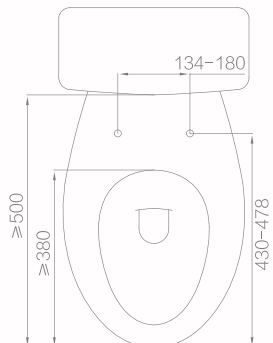

Hip Wash

Feminine Wash

After washing Self-Cleaning

V SHAPE BIDET SEAT

PRODUCT CODE

BSC0101 - V

PRODUCT APPLICATION

Installation Size A = 430 - 478 ; B = 134 - 180

V Shape Bidet seat / Installation parts / T shaped joint / Flexible hose

D SHAPE BIDET SEAT

PRODUCT CODE

BSC0102 - D

PRODUCT APPLICATION

Installation Size A = 430 - 478 ; B = 134 - 180

Water Pressure 0.07 - 0.8 Mpa

O SHAPE BIDET SEAT

PRODUCT CODE

BSC0103 - O

PRODUCT APPLICATION

Installation Size A = 410 - 458 ; B = 134 - 180

Water Pressure 0.07 - 0.8 Mpa

Tape Water Only Prohibit the use of neutral water, hard water or raining water