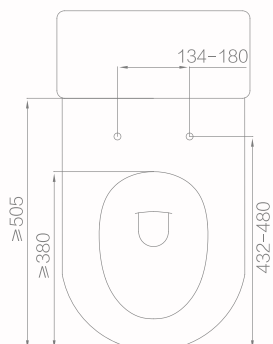

Hip Wash

Feminine Wash

After washing Self-Cleaning

V SHAPE BIDET SEAT

PRODUCT CODE

BSC0101 - V

PRODUCT APPLICATION

Installation Size A = 430 - 478 ; B = 134 - 180

V Shape Bidet seat / Installation parts / T shaped joint / Flexible hose

D SHAPE BIDET SEAT

PRODUCT CODE

BSC0102 - D

PRODUCT APPLICATION

Installation Size A = 430 - 478 ; B = 134 - 180

Water Pressure 0.07 - 0.8 Mpa

O SHAPE BIDET SEAT

PRODUCT CODE

BSC0103 - O

PRODUCT APPLICATION

Installation Size A = 410 - 458 ; B = 134 - 180

Water Pressure 0.07 - 0.8 Mpa

Tape Water Only Prohibit the use of neutral water, hard water or raining water