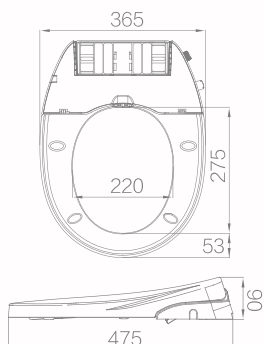

V Shape Bidet seat / Installation parts / T shaped joint / Flexible hose

D SHAPE BIDET SEAT

PRODUCT CODE

BSC0102 - D

PRODUCT APPLICATION

Installation Size A = 430 - 478 ; B = 134 - 180

Water Pressure 0.07 - 0.8 Mpa

O SHAPE BIDET SEAT

PRODUCT CODE

BSC0103 - O

PRODUCT APPLICATION

Installation Size A = 410 - 458 ; B = 134 - 180

Water Pressure 0.07 - 0.8 Mpa

Tape Water Only Prohibit the use of neutral water, hard water or raining water