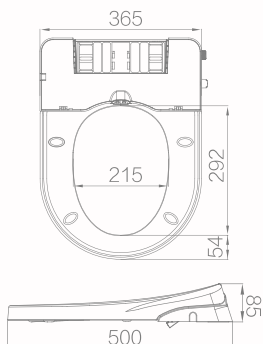

Hip Wash

Feminine Wash

After washing Self-Cleaning

V SHAPE BIDET SEAT

PRODUCT CODE

BSC0101 - V

PRODUCT APPLICATION

Installation Size A = 430 - 478 ; B = 134 - 180

V Shape Bidet seat / Installation parts / T shaped joint / Flexible hose

D SHAPE BIDET SEAT

PRODUCT CODE

BSC0102 - D

PRODUCT APPLICATION

Installation Size A = 430 - 478 ; B = 134 - 180

Water Pressure 0.07 - 0.8 Mpa

O SHAPE BIDET SEAT

PRODUCT CODE

BSC0103 - O

PRODUCT APPLICATION

Installation Size A = 410 - 458 ; B = 134 - 180

Water Pressure 0.07 - 0.8 Mpa

Tape Water Only Prohibit the use of neutral water, hard water or raining water