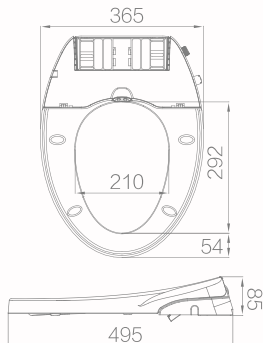

EASY INSTALLATION AND DETACHMENT

Experience effortless installation and removal with our riveted hinge set—just one 'click' and you're all set!

EFFORTLESS FLUSHING WITH ONE-KEY OPERATION

Easily switch between hip wash and feminine wash with a simple twist of the side flushing knob according to your needs.

Hip Wash

Feminine Wash

After washing Self-Cleaning

V SHAPE BIDET SEAT

PRODUCT CODE

BSC0101 - V

PRODUCT APPLICATION

Installation Size A = 430 - 478 ; B = 134 - 180

V Shape Bidet seat / Installation parts / T shaped joint / Flexible hose

D SHAPE BIDET SEAT

PRODUCT CODE

BSC0102 - D

PRODUCT APPLICATION

Installation Size A = 430 - 478 ; B = 134 - 180

Water Pressure 0.07 - 0.8 Mpa

O SHAPE BIDET SEAT

PRODUCT CODE

BSC0103 - O

PRODUCT APPLICATION

Installation Size A = 410 - 458 ; B = 134 - 180

Water Pressure 0.07 - 0.8 Mpa

Tape Water Only Prohibit the use of neutral water, hard water or raining water