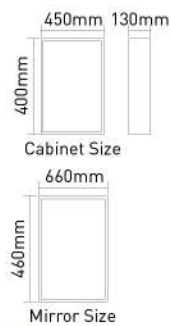

CMC 35507(A)
CMC 40607(B)