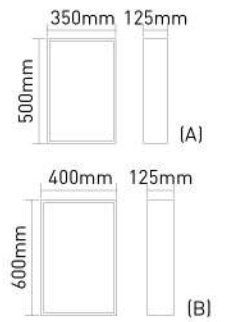

CMC 35504B (A)
CMC 40604B (B)