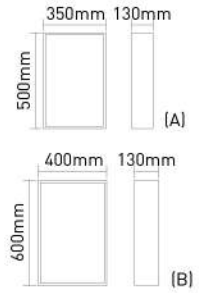

CORRO®

**Big Storage space,
Making life
Covenant.**

MIRROR CABINET

#CMC 30502 304 STAINLESS STEEL

**EASY TO REPLACE
DURABLE BEAUTIFUL
CONVENIENT**

CMC 46461