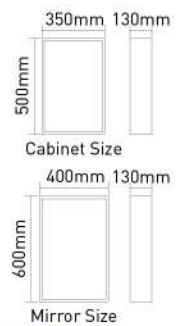

CORRO®

**Big Storage space,
Making life
Covenant.**

MIRROR CABINET

#CMC 30502 304 STAINLESS STEEL

**EASY TO REPLACE
DURABLE BEAUTIFUL
CONVENIENT**