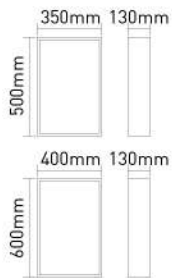

CMC 35505
CMC 40605