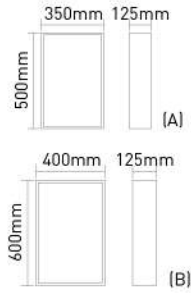

CMC 35502 (A)
CMC 40606 (B)