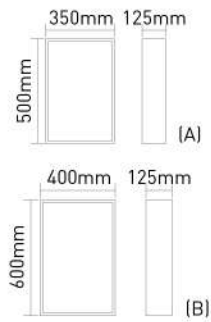

CMC 35503 (A)
CMC 40603 (B)