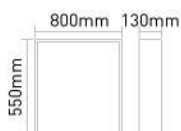

CMC 8005501-L

STAINLESS
STEEL
304

LED