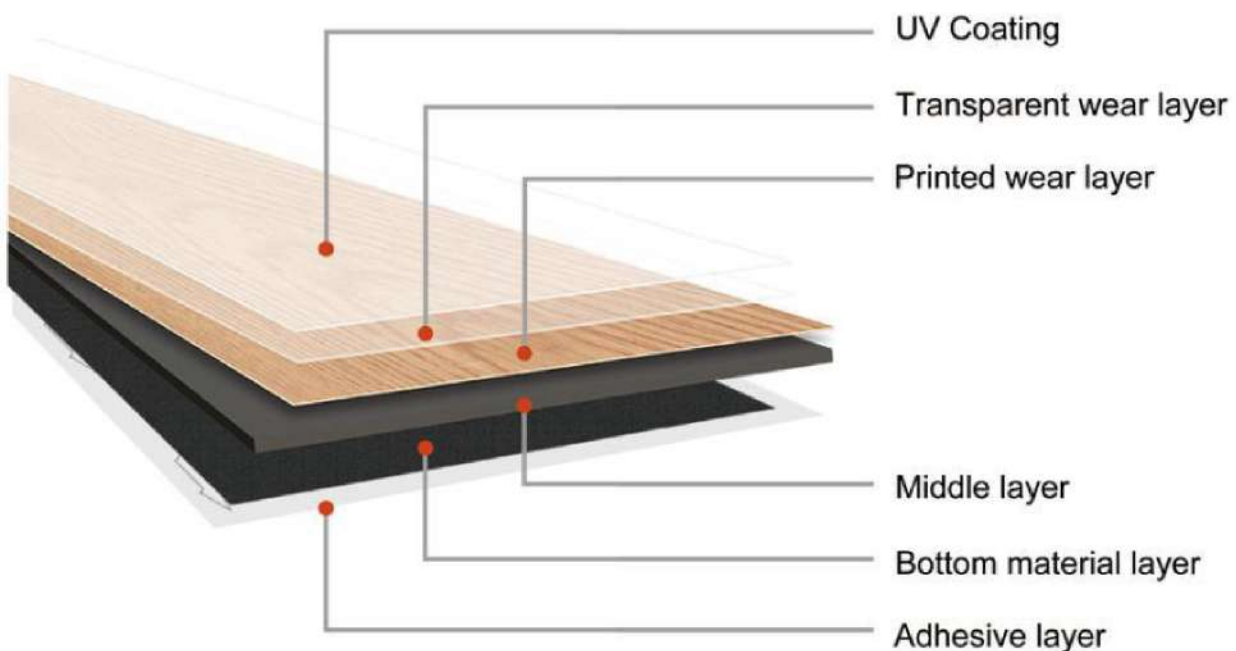

DINING ROOM

MARKET

HOME

OFFICE

Product Features

PVC Self-adhesive flooring

PVC Self-adhesive flooring backing adhesive is pressure sensitive hot melt viscosity moderate the surface is bright tough, non-slippery and waterproof. Applicable to cement, tile, terrazzo, wood flooring and other floors; It is easy to assemble, Don't need professional

- Texture: Deep embossed, Light embossed, Crystal, Handscraped
- Design: Wood, Marble, Carpet
- Size: 6"X36"
- Thickness: 1.8mm
- Installation: Self-adhesive
- Finish: Matt, Semi-matt, Glossy

Structure